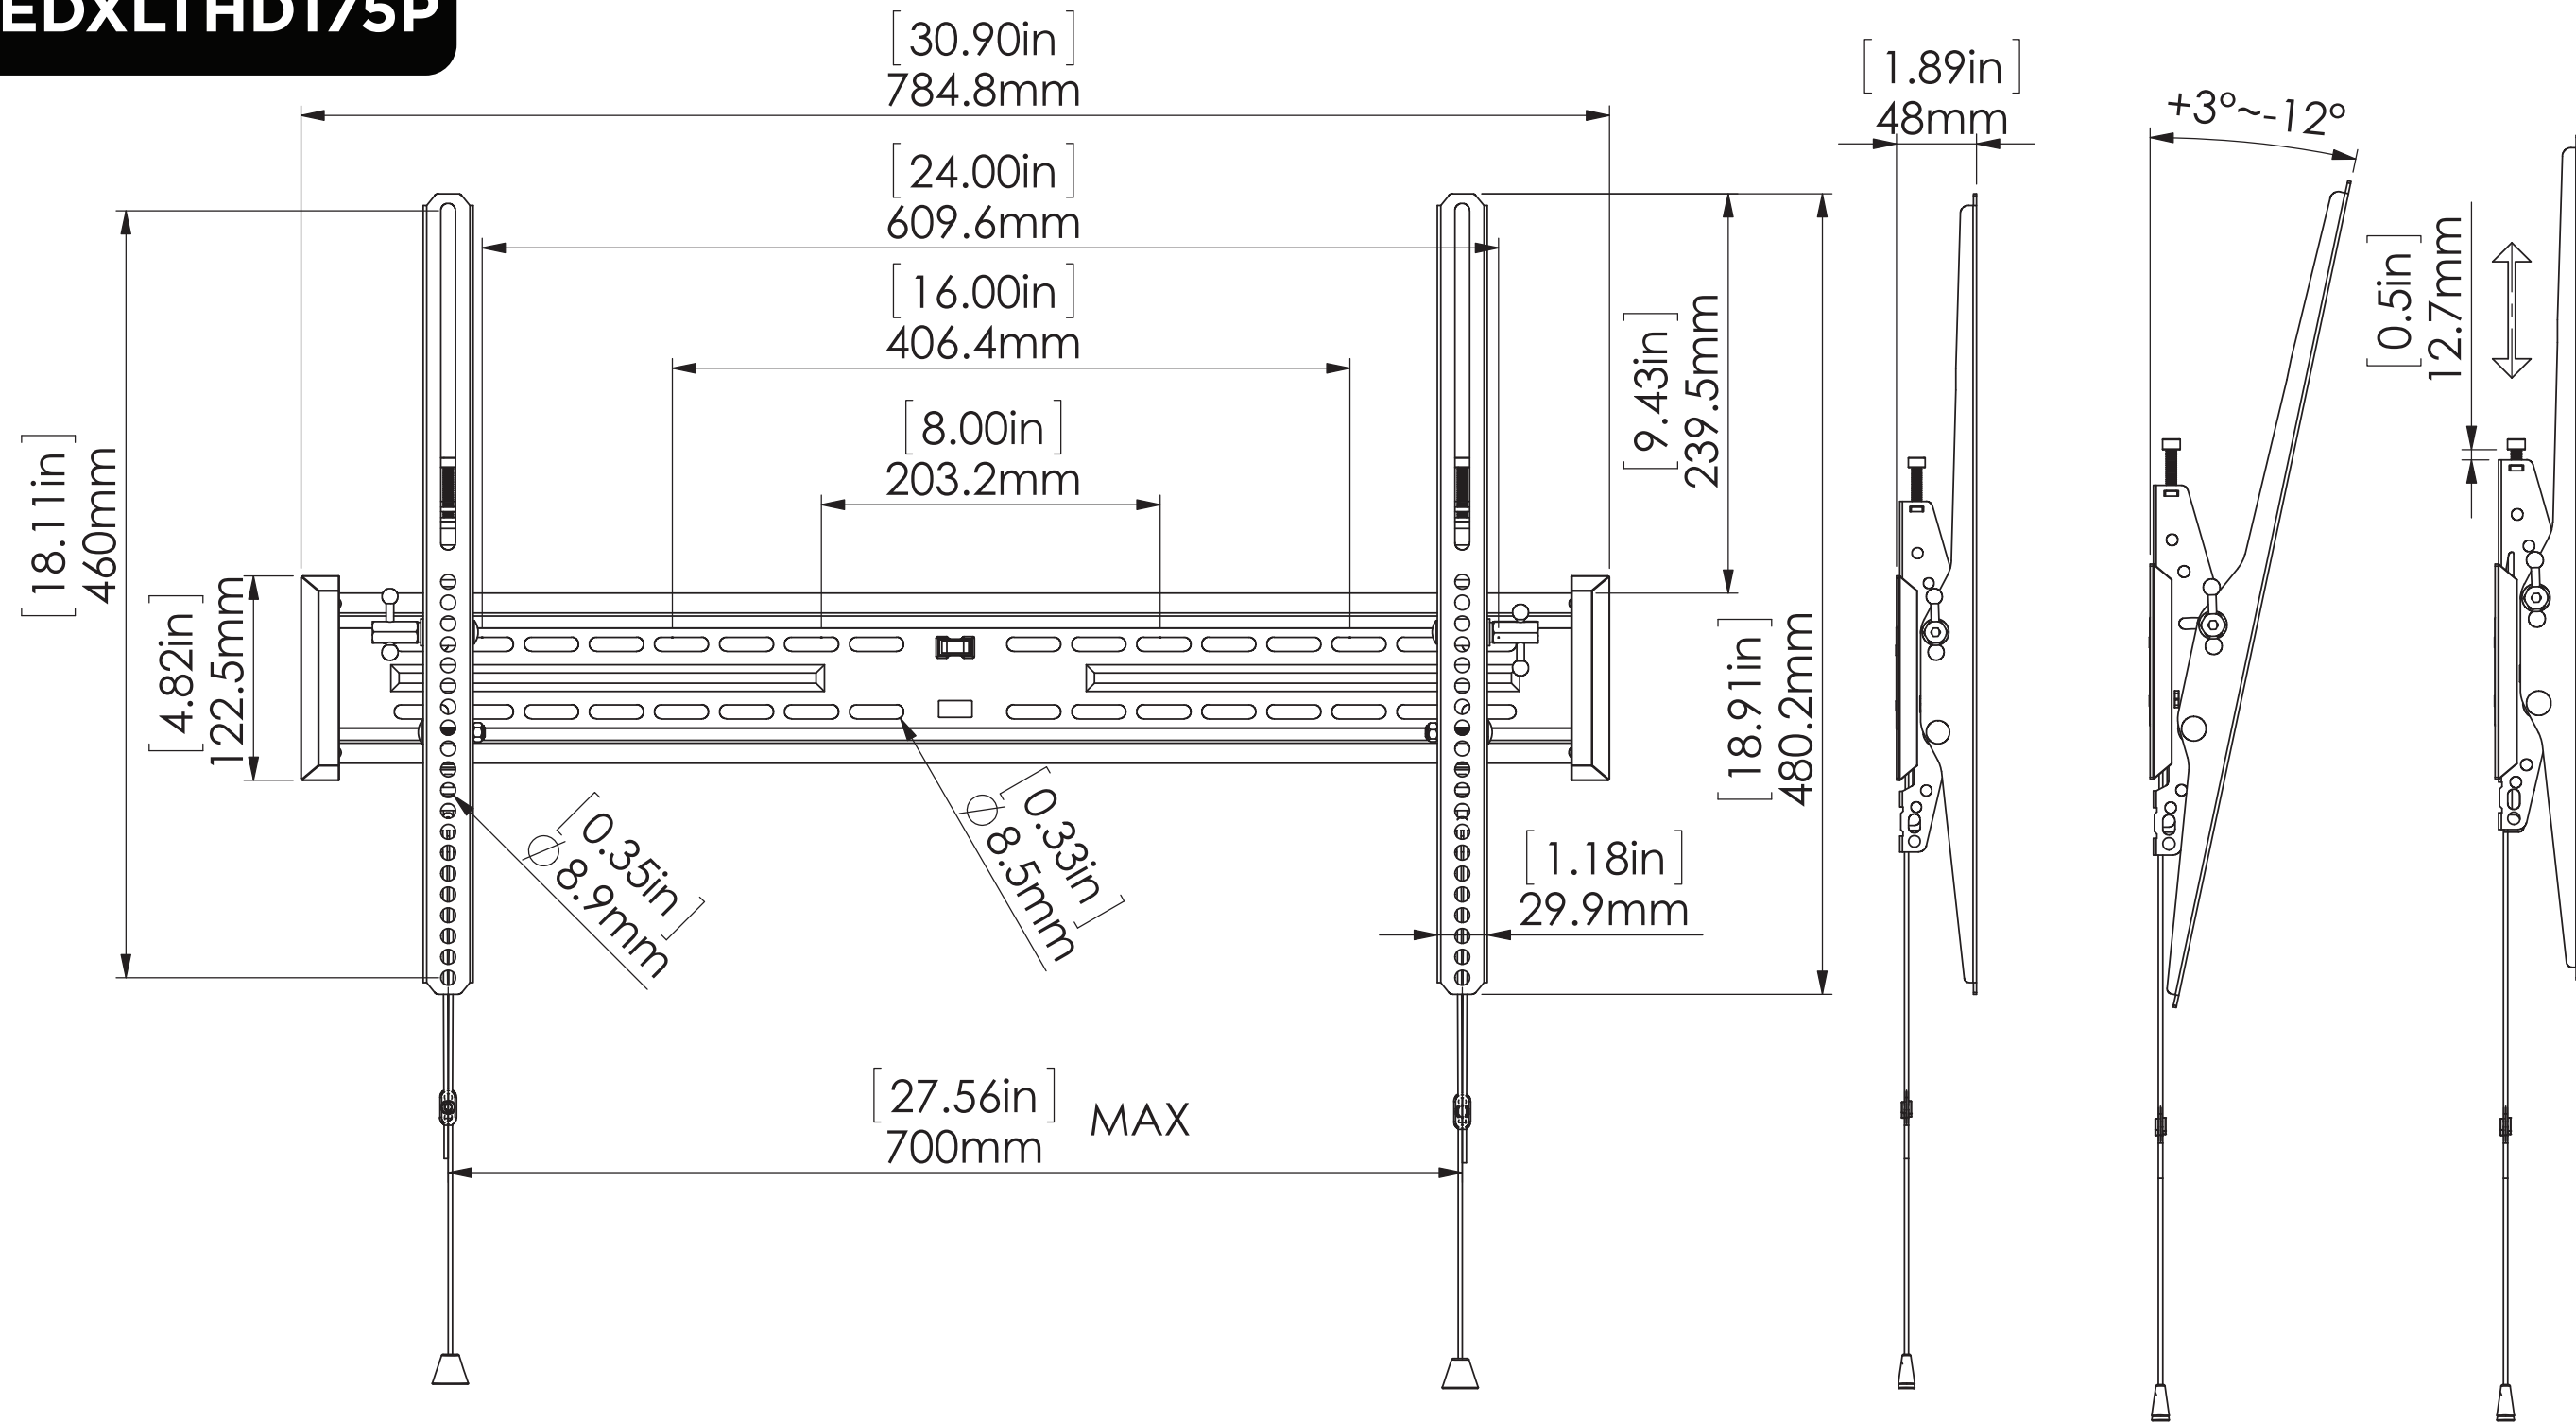

REDXLTHD175P

- VESA STANDARD COMPATIBILITY
(WIDTH X HEIGHT): 100 X 100 TO 700 X 400 MM
- MAXIMUM VESA MOUNTING CONFIGURATION: 700 X 400 MM
- SCREEN SIZE COMPATIBILITY: MOST 37" - 80" SCREENS
- MAXIMUM WEIGHT CAPACITY: 175 LBS (79.4 KG)
- PRODUCT COLOR: BLACK
- VIEWING ANGLE: +3° to -12°